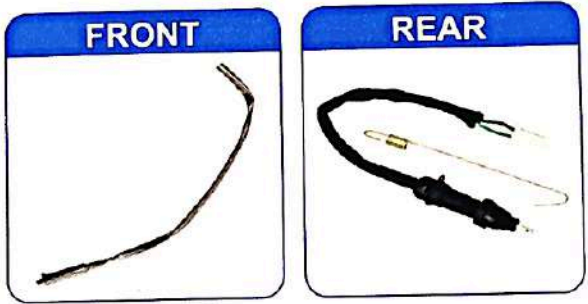

STARTER MOTOR & SPARES / BRAKE SWITCH

ARMATURE ASSEMBLY

STMS-PLSR-DK46 SAP No. K345002406 Description : Armature Model : PLSR 200 / 220 <i>MPP:</i>	STMS-PLSR-DH32 SAP No. K345000705 Description : Armature Model : PLSR 150 / 180 <i>MPP:</i>	STMS-DSVR-DS25 SAP No. K345000905 Description : Armature Model : DSVR / PLSR 135 / PLTN 125 / XCED / BM 150 / XCED 125 / XCED 135 <i>MPP:</i>	STMS-ACES-EE22 SAP No. K345005705 Description : Armature Model : Axcss / Swish <i>MPP:</i>	
STMS-SPRT-EE33 SAP No. K345000105 Description : Armature Model : Spint / PEP <i>MPP:</i>	STMS-ENFD-2700 SAP No. K345001505 Description : Armature Model : RE 350 <i>MPP:</i>	STMS-ENFD-2700R SAP No. K353286600 Description : ARMATURE ASSY Model : RED COLOR REML 350 <i>MPP:</i>	STMS-ENFD-2700RC SAP No. K353346200 Description : ARMATURE ASSY Model : RED WITH CARBN KIT RE 350 <i>MPP: 968</i>	STMS-PSPR-EE95 SAP No. K345006605 Description : ARMATURE ASSY Model : PASION PRO VARROC MAKE <i>MPP:</i>

BREAK SWITCH

SAP No.	Part No.	Description	Model
BAJJ			
K353152900	BRSW-C100-BJ215	BRAKE SWITCH FRONT C 100 CLBR CRMA	BXR AT/CT/C-100/CLBR/CRMA <i>MPP: 40</i>
K353122700	BRSW-CHMP-TV239	BRAKE SWITCH CHAMP	Champ <i>MPP: 40</i>
K353152800	BRSW-CHTK-BJ214	BRAKE SWITCH FRONT CLSC CHTK UPG	CLSC/CHTK <i>MPP: 40</i>
K353121300	BRSW-CLBR-BJ210	BRAKE SWITCH REAR CLBR	Bajj CLBR <i>MPP: 50</i>
K353121200	BRSW-K100-BJ209	BRAKE SWITCH REAR BAJJ K 100	Bajj K-100 <i>MPP: 50</i>
K353152700	BRSW-K100-BJ213	BRAKE SWITCH FRONT BAJJ K 100	BAJJ K-100 <i>MPP: 41</i>
K353121500	BRSW-PLSR-BJ212	BRAKE SWITCH REAR PLSR 150 180 SS KS	Bajj PLSR 150/180 <i>MPP: 50</i>
K353121700	BRSW-AMBT-HH219	BRAKE SWITCH FRONT KS SS AMBITION	Ambition <i>MPP: 42</i>
K353288700	BRSW-20NS-BJ272	BRAKE SWITCH REAR PLSR RS200 AS200 NS200	PLSR RS200 AS NS 200 <i>MPP: 44</i>
K353289300	BRSW-VKRT-BJ217	BRAKE SWITCH REAR BAJJ V15 V12	BAJJ V15 V12 <i>MPP: 51</i>
K353289400	BRSW-DSVR-BJ271	BRAKE SWITCH REAR DSVR 100 125 150 100M	DSVR 125 150 100M <i>MPP: 69</i>
K353289200	BRSW-PLTN-BJ216	BRAKE SWITCH REAR PLTN KS ES DSVR 125M	PLTN KS ES DSVR 125M <i>MPP: 50</i>