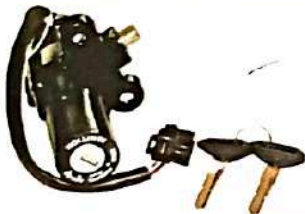

IGSW-BJXC-26BZ

SAP No. K353087400

Description : Ignition Switches
Model : XCED / DSVR 100

MRP: 385