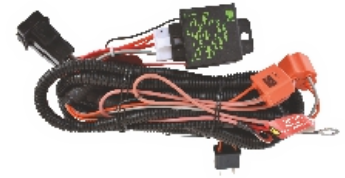

FPS Code : RMM57A
Melody Maker - 7 in 1
Electric Horn - 12V - (5 Wire)

WIRING HARNESS

FPS Code : RWHHR7
H1/H7 - Wiring Harness with Relay - 12V

FPS Code : HLW80A/HLW80B
Head Lamp Wiring Harness - 80A-12V/24V