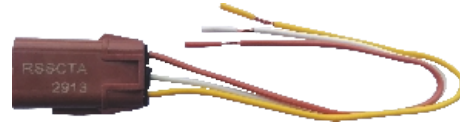

Single and Double Pin
Miniature Bulb Holder

FPS Code : RBFH35

Blade Fuse Holder

FPS Code : RFHBFC

Fuse Holder - Ceramic

FPS Code : RCFHYC

Catridge Type Fuse Holder

FPS Code : RSSCTA