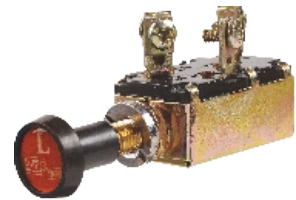

BATTERY BOOSTER CABLE

FPS Code : RBC600
Battery Booster Cable

SWITCHES

FPS Code : EMEH SP/EMES SP

Lever Switch - EH
Long & Short

FPS Code : RSRLTC

Reverse Light Switch
Indica / Tata TC

FPS Code : RSMLTA

Main Line Switch
- TATA 1210

FPS Code : RPPSSB

Push pull switch - Short

FPS Code : RPPSLB

Push pull switch - Long body

FPS Code : RHLSLT

Head Light Switch Double Port L type

FPS Code : RSSBTA

Starter Button
TATA 1210

FPS Code : RSTNCA

Starter Button
(BRASS)

COMBINATION SWITCHES

FPS Code : RSCSTC

Combination Switch
Tata TC

FPS Code : RSCST6

Combination Switch
Tata 1612