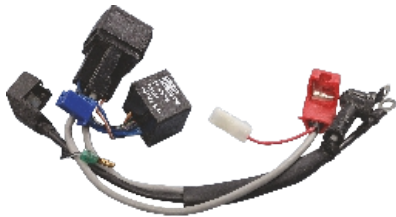

FPS Code : RSTTAA
Starter Relay - 12V - 30A
TVS Apache