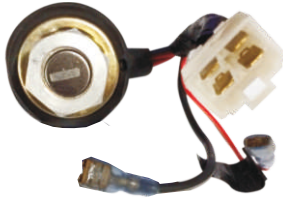

SAP CODE :- K353120700
PART NO. :- IGSW-AUTO4-12PZ
DESCRIPTION :- IGNITION SWITCH AUTO4 KS
MODEL :- Bajji AUTO KS
REF PART NO :- AF 201131 / SW-0112PZ