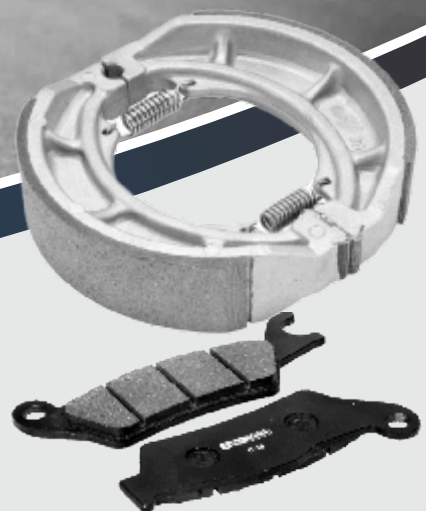

BRAKE SHOES & BRAKE PADS

**Be
SURE...**

**Be in
CONTROL**